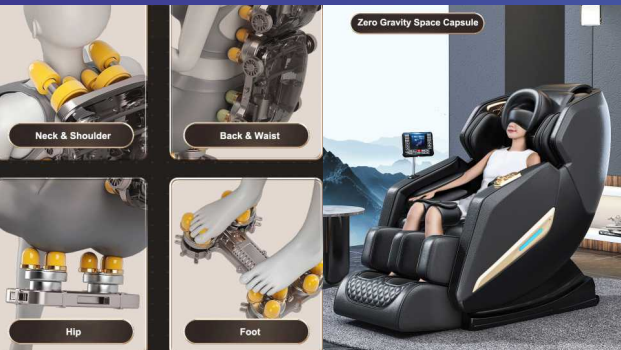

145cm
Long SL Track

Easy to use LCD Remote

The remote has an easy view screen that displays the function the chair has activated. On the remote it allows you to select the massage type, intensity, and location

Intelligent Voice Control

With voice control feature, you can easily utilize the chair without having to lift a finger. When you make a command, the chair will react accordingly

Leg Multiple
Massage Experience

Simulated Silicone Massage Roller Transit Up&Down,
Front&Back

No Installation Required

The chair works out of the box. Completely hassle-free.

Model T300

3

**QUICK ACCESS
CONTROLLER**

Full Body
Airbag Massage

Ultra Long
Massage Layout

Shoulder
Deep Massage

Humanoid
Hand Massage

Multiple
Massage Techniques

Seesaw Design
Fit Body Curve

Zero Gravity
Space Capsule

Foot
Roller Massage

Touchscreen
Controller