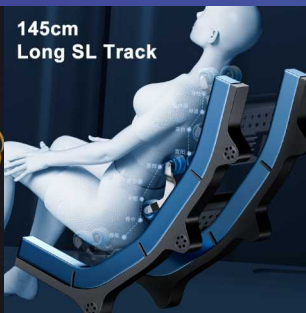

145cm
Long SL Track

Easy to use LCD Remote