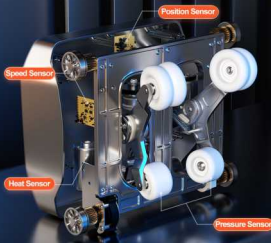

Simulated Silicone Massage Roller Transit Up&Down,
Front&Back